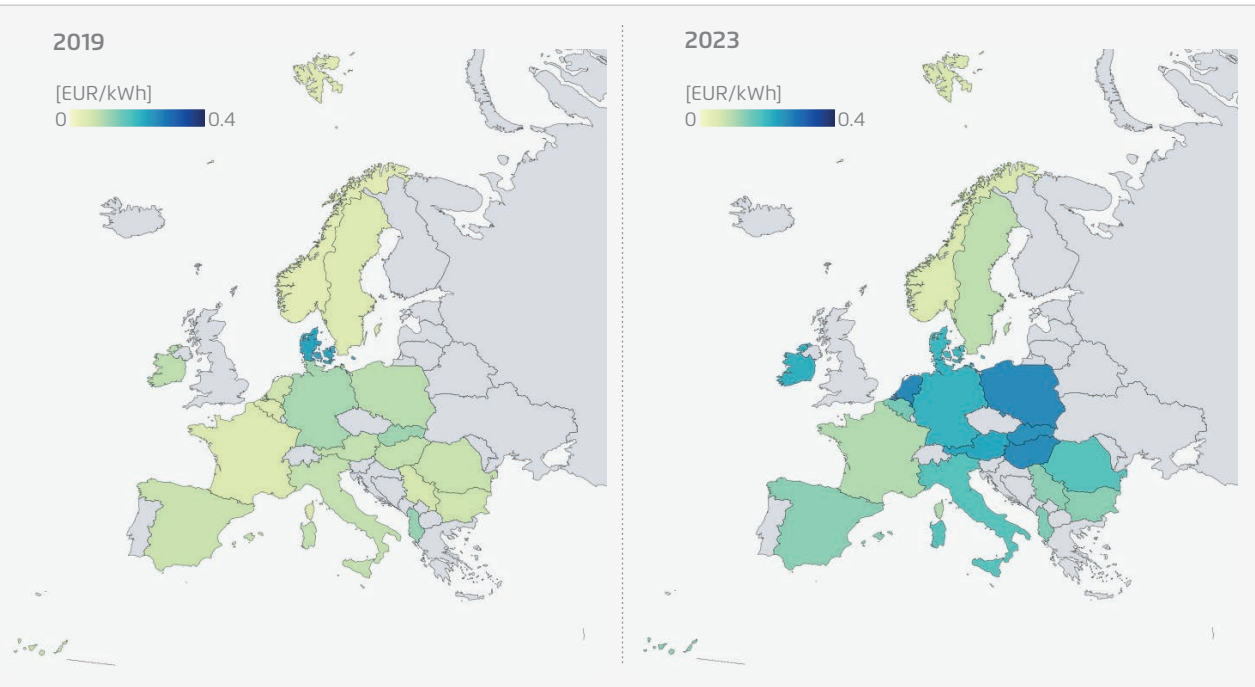

# Price of electricity for EU large non-household consumers\*

→ Fig. 13

Eurostat (2024). \* Annual consumption of 150 000 MWh or higher.